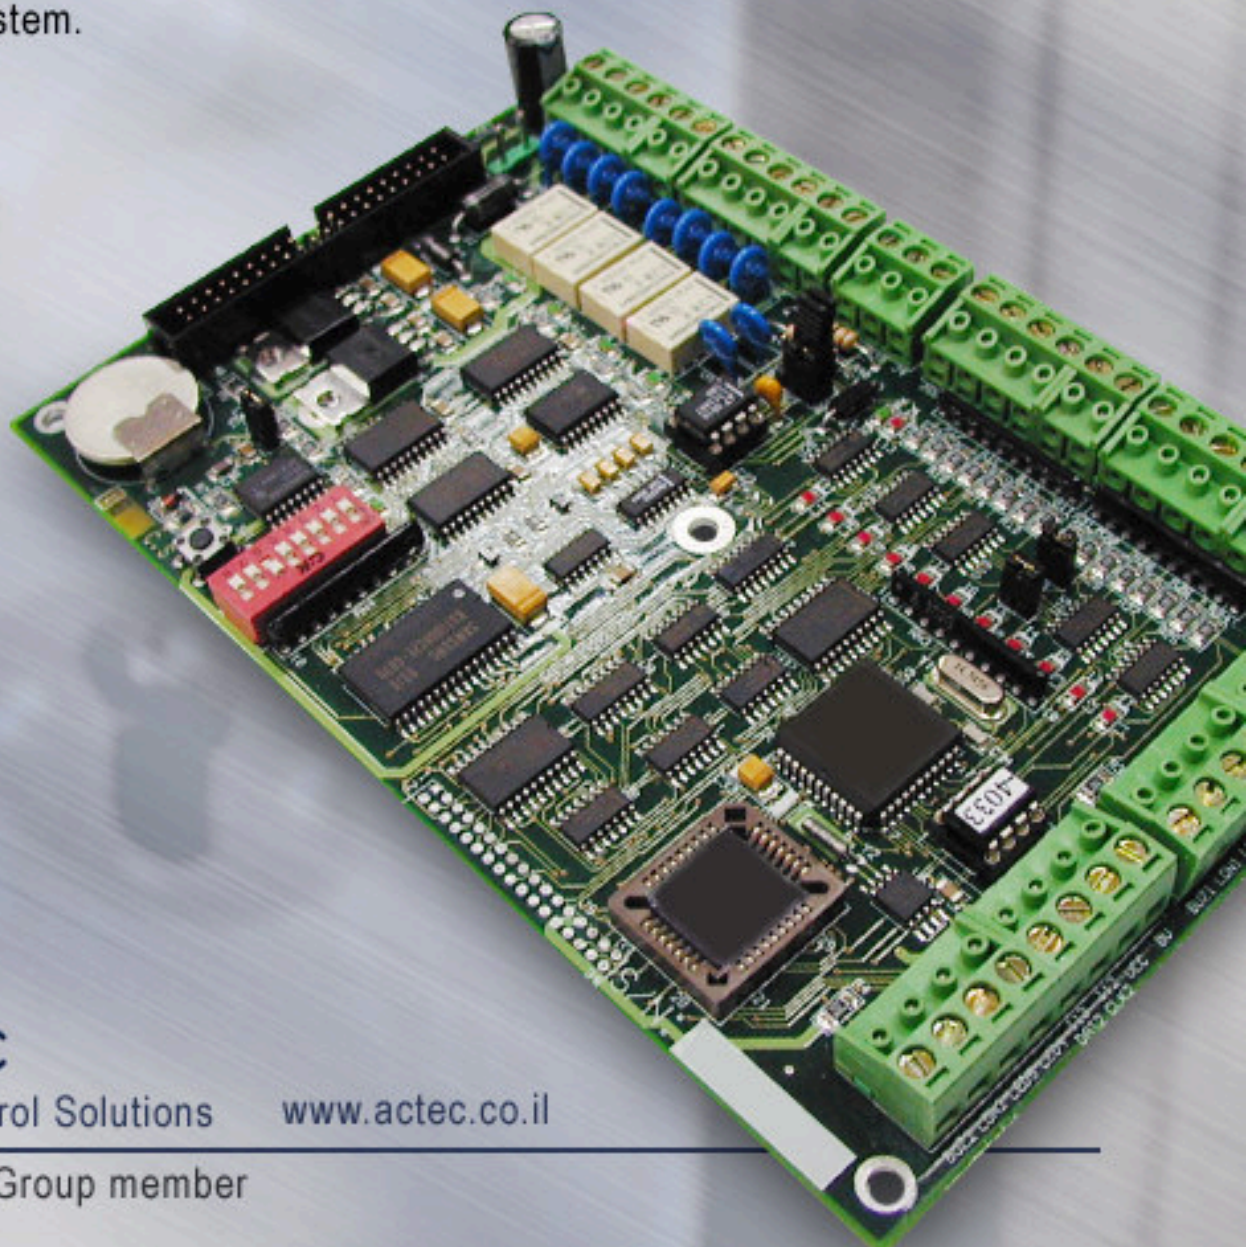

## AcNet 200 Off line Network System

- Up to 32 units in one network
- One or Two door access control system
- 2 card readers of any technology
- Real Time Clock
- 4 programmable relays
- 11 Programmable alarm inputs
- Up to 4000 cardholders
- Serial port (RS232 or RS485) for communication with Printer or PC
- Off line system.